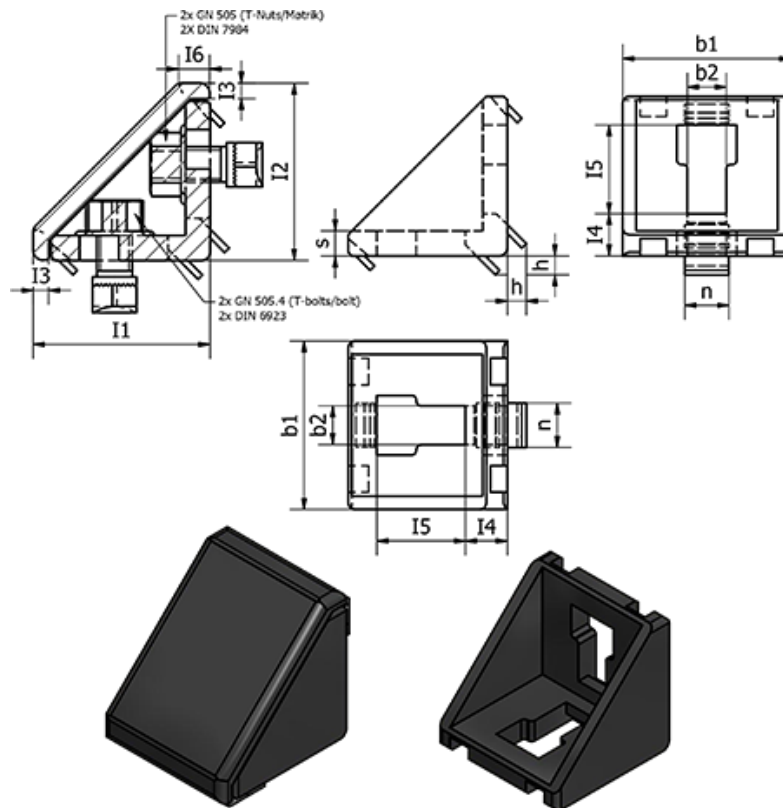

Article number: 209603083030BSW

Description: Angle pieces for profile systems - GN 960-30-8-30-30-B-SW

## Measures

b1 = 28	I6 = 6.8
b2 = 6.3	n = 8
h = 2.1	s = 5.9
I1 = 30	Weight (g) = 23
I2 = 30	
I3 = 3	
I4 = 9.7	
I5 = 10.4	